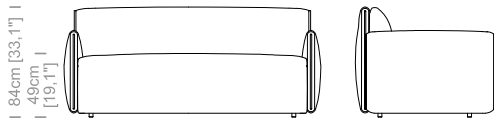

Dimensioni: Essendo divani prodotti con imbottiture elastiche, le misure di ingombro possono variare entro i limiti compresi tra +/- 3 cm.

Structure: in solid fir, plywood, wood agglomerate and fiber, completely covered by resin-treated fabric.

Padding: seat in non deformable polyurethane foam density 30Kg/m³, covered by polyester fiber. Back in non deformable polyurethane foam density 40Kg/m³, covered by polyester fiber.

Suspensions: elastic belts.

Bed: pull out steel mechanism with steel net and elastic straps. Polyurethane foam mattress, height 7".

Feet: plastic feet, height 2".

Cover: in fabric, microfiber, artificial leather, completely removable. Available in real leather (removable cushions covers).

Dimensions: The sofas are made with supple, elastic upholstery and padding, therefore sizes may vary by up to +/- 3 cm.

Le misure sono espresse in centimetri e [pollici]
All dimensions are in centimeters and [inches]